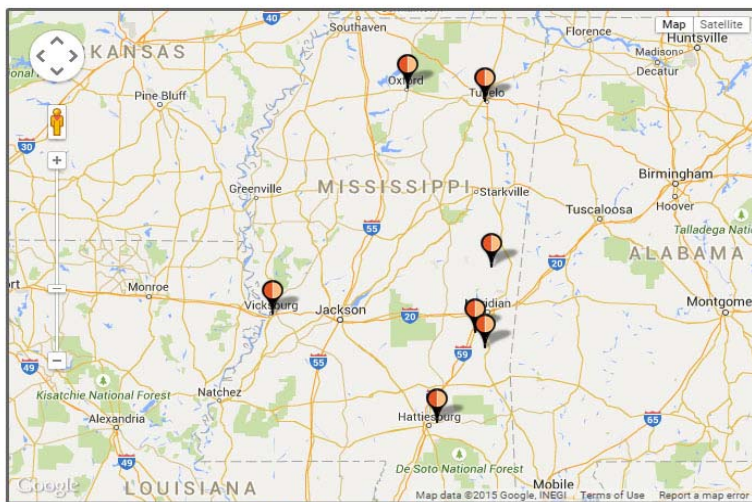

Mississippi MarketMaker Newsletter

Linking Mississippi School Districts with Local Food Growers

Benedict Posadas. Mississippi MarketMaker Newsletter, Vol. 5, Issue 11, July 7, 2015.
Mississippi State University Extension Service, Coastal Research and Extension Center.
Website: <http://msucares.com/newsletters/marketmaker/index.html>

School Districts Registered in Mississippi MarketMaker

To find local school districts registered in Mississippi MarketMaker: (1) Do a **Business Search** in <http://ms.foodmarketmaker.com>, (2) Type “**school district**”, (3) Select **Buyer** under Filters, then **Search By** distance. Remember to specify your current location. There are **seven school districts** registered in Mississippi MarketMaker, as shown in the MarketMaker map below. Please encourage your local school district nutritionists to register their schools at Mississippi MarketMaker and network with local food growers.

Map of Results

Keywords: school districts » State: MS » Type: Buyer »

Detected Location: Lat: 30.396, Lng: -88.8853 [Change](#)

Search Results

Sort: Distance ▾

7 results found.

- Petal High School** [SEE PROFILE](#)
Petal, MS (69 mi) [Get Directions](#)
- Quitman School District
Child Nutrition Office** [SEE PROFILE](#)
Quitman, MS (114 mi) [Get Directions](#)
- Enterprise School District** [SEE PROFILE](#)
Enterprise, MS (124 mi) [Get Directions](#)
- Kemper County School
District** [SEE PROFILE](#)
De Kalb, MS (165 mi) [Get Directions](#)
- Vicksburg Warren School
District** [SEE PROFILE](#)
Vicksburg, MS (179 mi) [Get Directions](#)
- Tupelo Public School
District** [SEE PROFILE](#)
Tupelo, MS (267 mi) [Get Directions](#)
- Oxford School District -
Good Food for Oxford
Schools** [SEE PROFILE](#)
Oxford, MS (278 mi) [Get Directions](#)