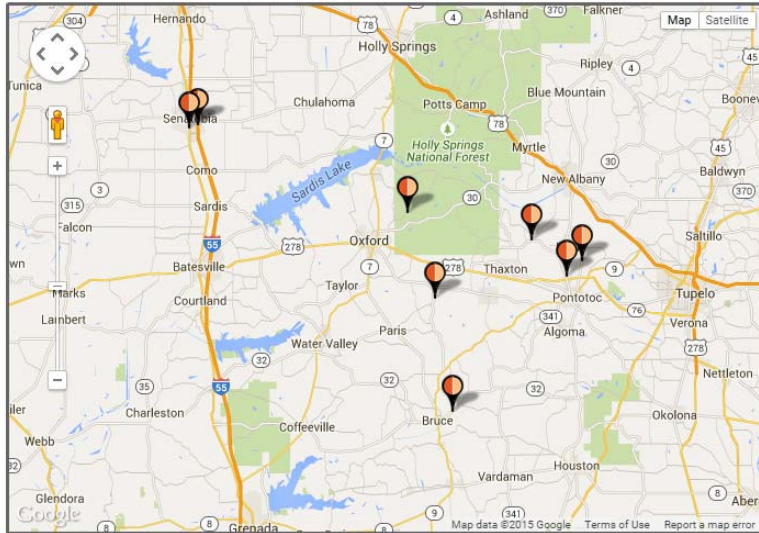

Map of Results

Keywords: school districts » State: MS » Type: Buyer »

Detected Location: Lat: 30.396, Lng: -88.8853 [Change](#)

Search Results

Sort: Distance ▾

7 results found.

- Petal High School** [SEE PROFILE](#)
Petal, MS (69 mi) [Get Directions](#)
- Quitman School District
Child Nutrition Office** [SEE PROFILE](#)
Quitman, MS (114 mi) [Get Directions](#)
- Enterprise School District** [SEE PROFILE](#)
Enterprise, MS (124 mi) [Get Directions](#)
- Kemper County School
District** [SEE PROFILE](#)
De Kalb, MS (165 mi) [Get Directions](#)
- Vicksburg Warren School
District** [SEE PROFILE](#)
Vicksburg, MS (179 mi) [Get Directions](#)
- Tupelo Public School
District** [SEE PROFILE](#)
Tupelo, MS (267 mi) [Get Directions](#)
- Oxford School District -
Good Food for Oxford
Schools** [SEE PROFILE](#)
Oxford, MS (278 mi) [Get Directions](#)

Map of Results

Keywords: vegetables, fruits nuts » State: MS » Type: Farmer/Rancher » Types: Farmer/Rancher or Farmer/Rancher »

📍 Detected Location: Oxford, MS [Change](#)

Search Results

Sort: Distance ▾

198 results found.